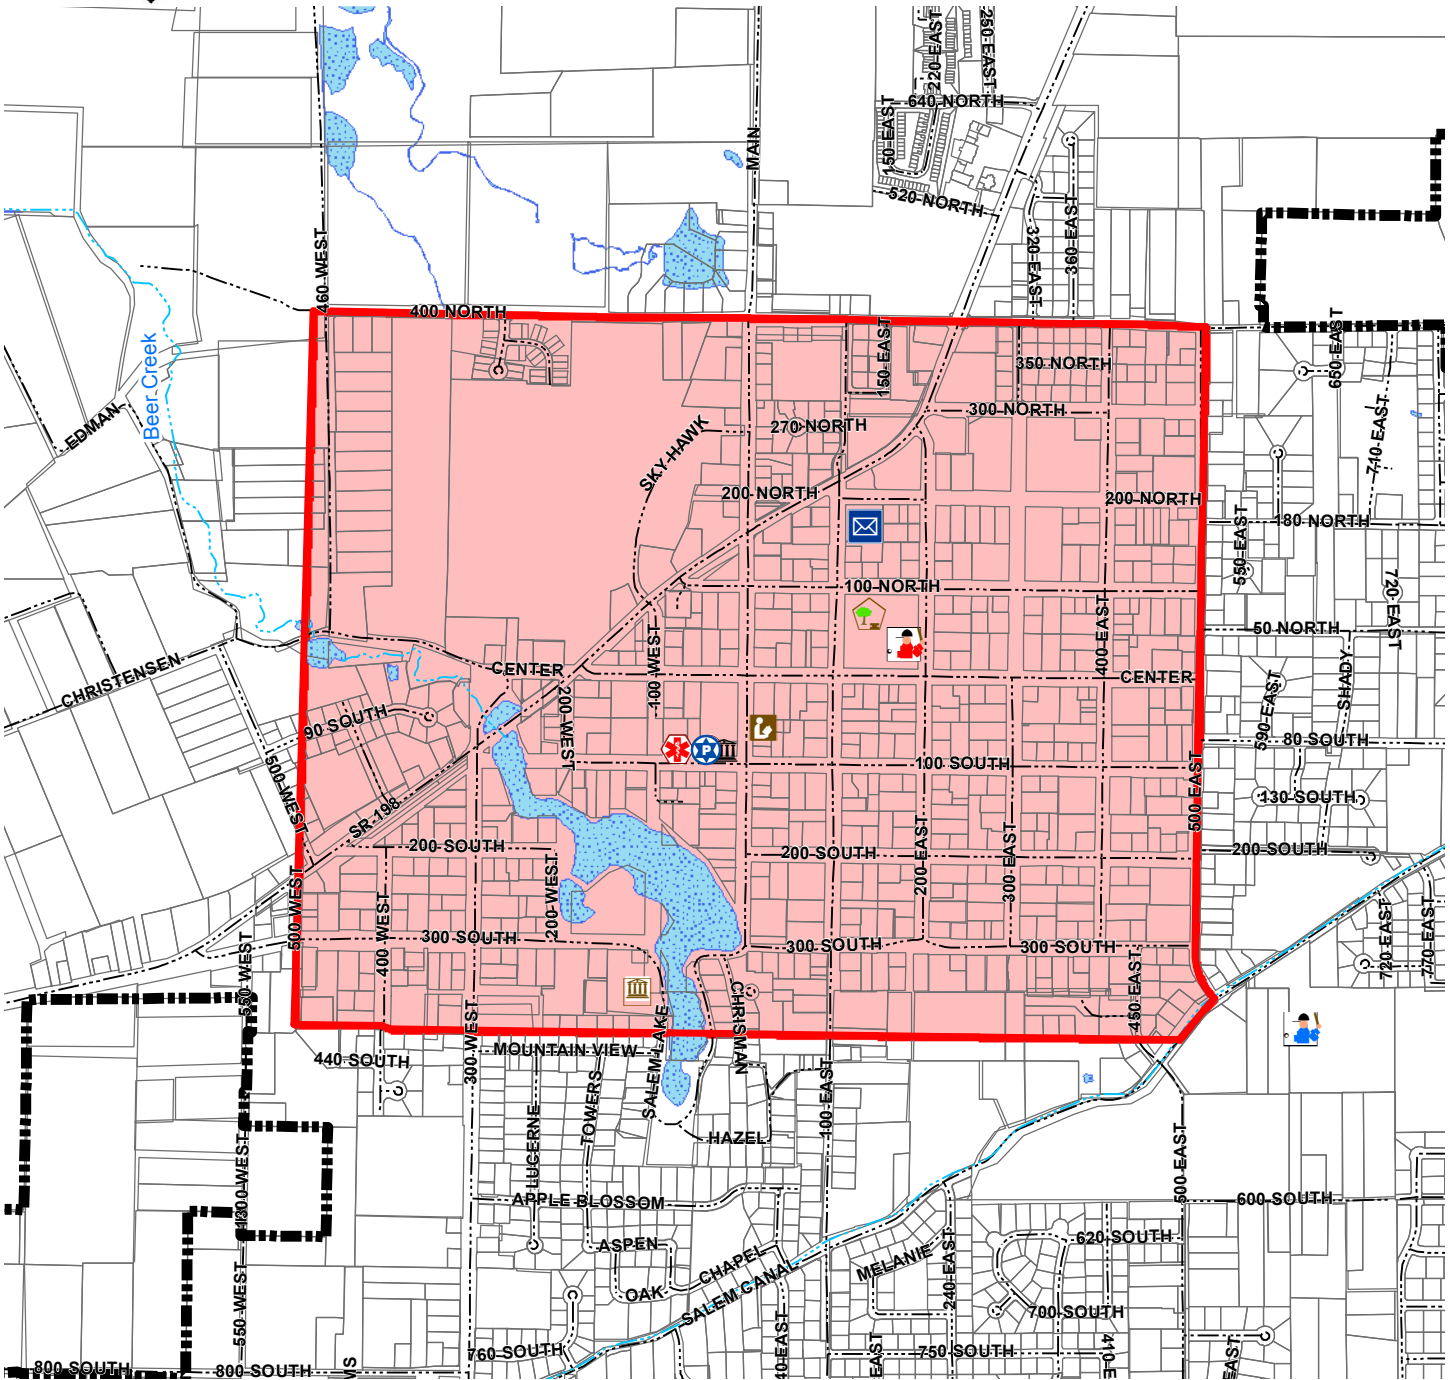

SALEM CITY

SIDEWALK ONLY AREA

400 SOUTH TO 400 NORTH & 500 EAST TO 500 WEST

Legend

- Government Offices
- Civic Building
- Post Office
- Recreation Office
- Police
- Library
- Loafer View Rec Complex
- streams
- Fire/Ambulance
- Cemetery
- Downtown Ballpark
- city boundary
- parcels